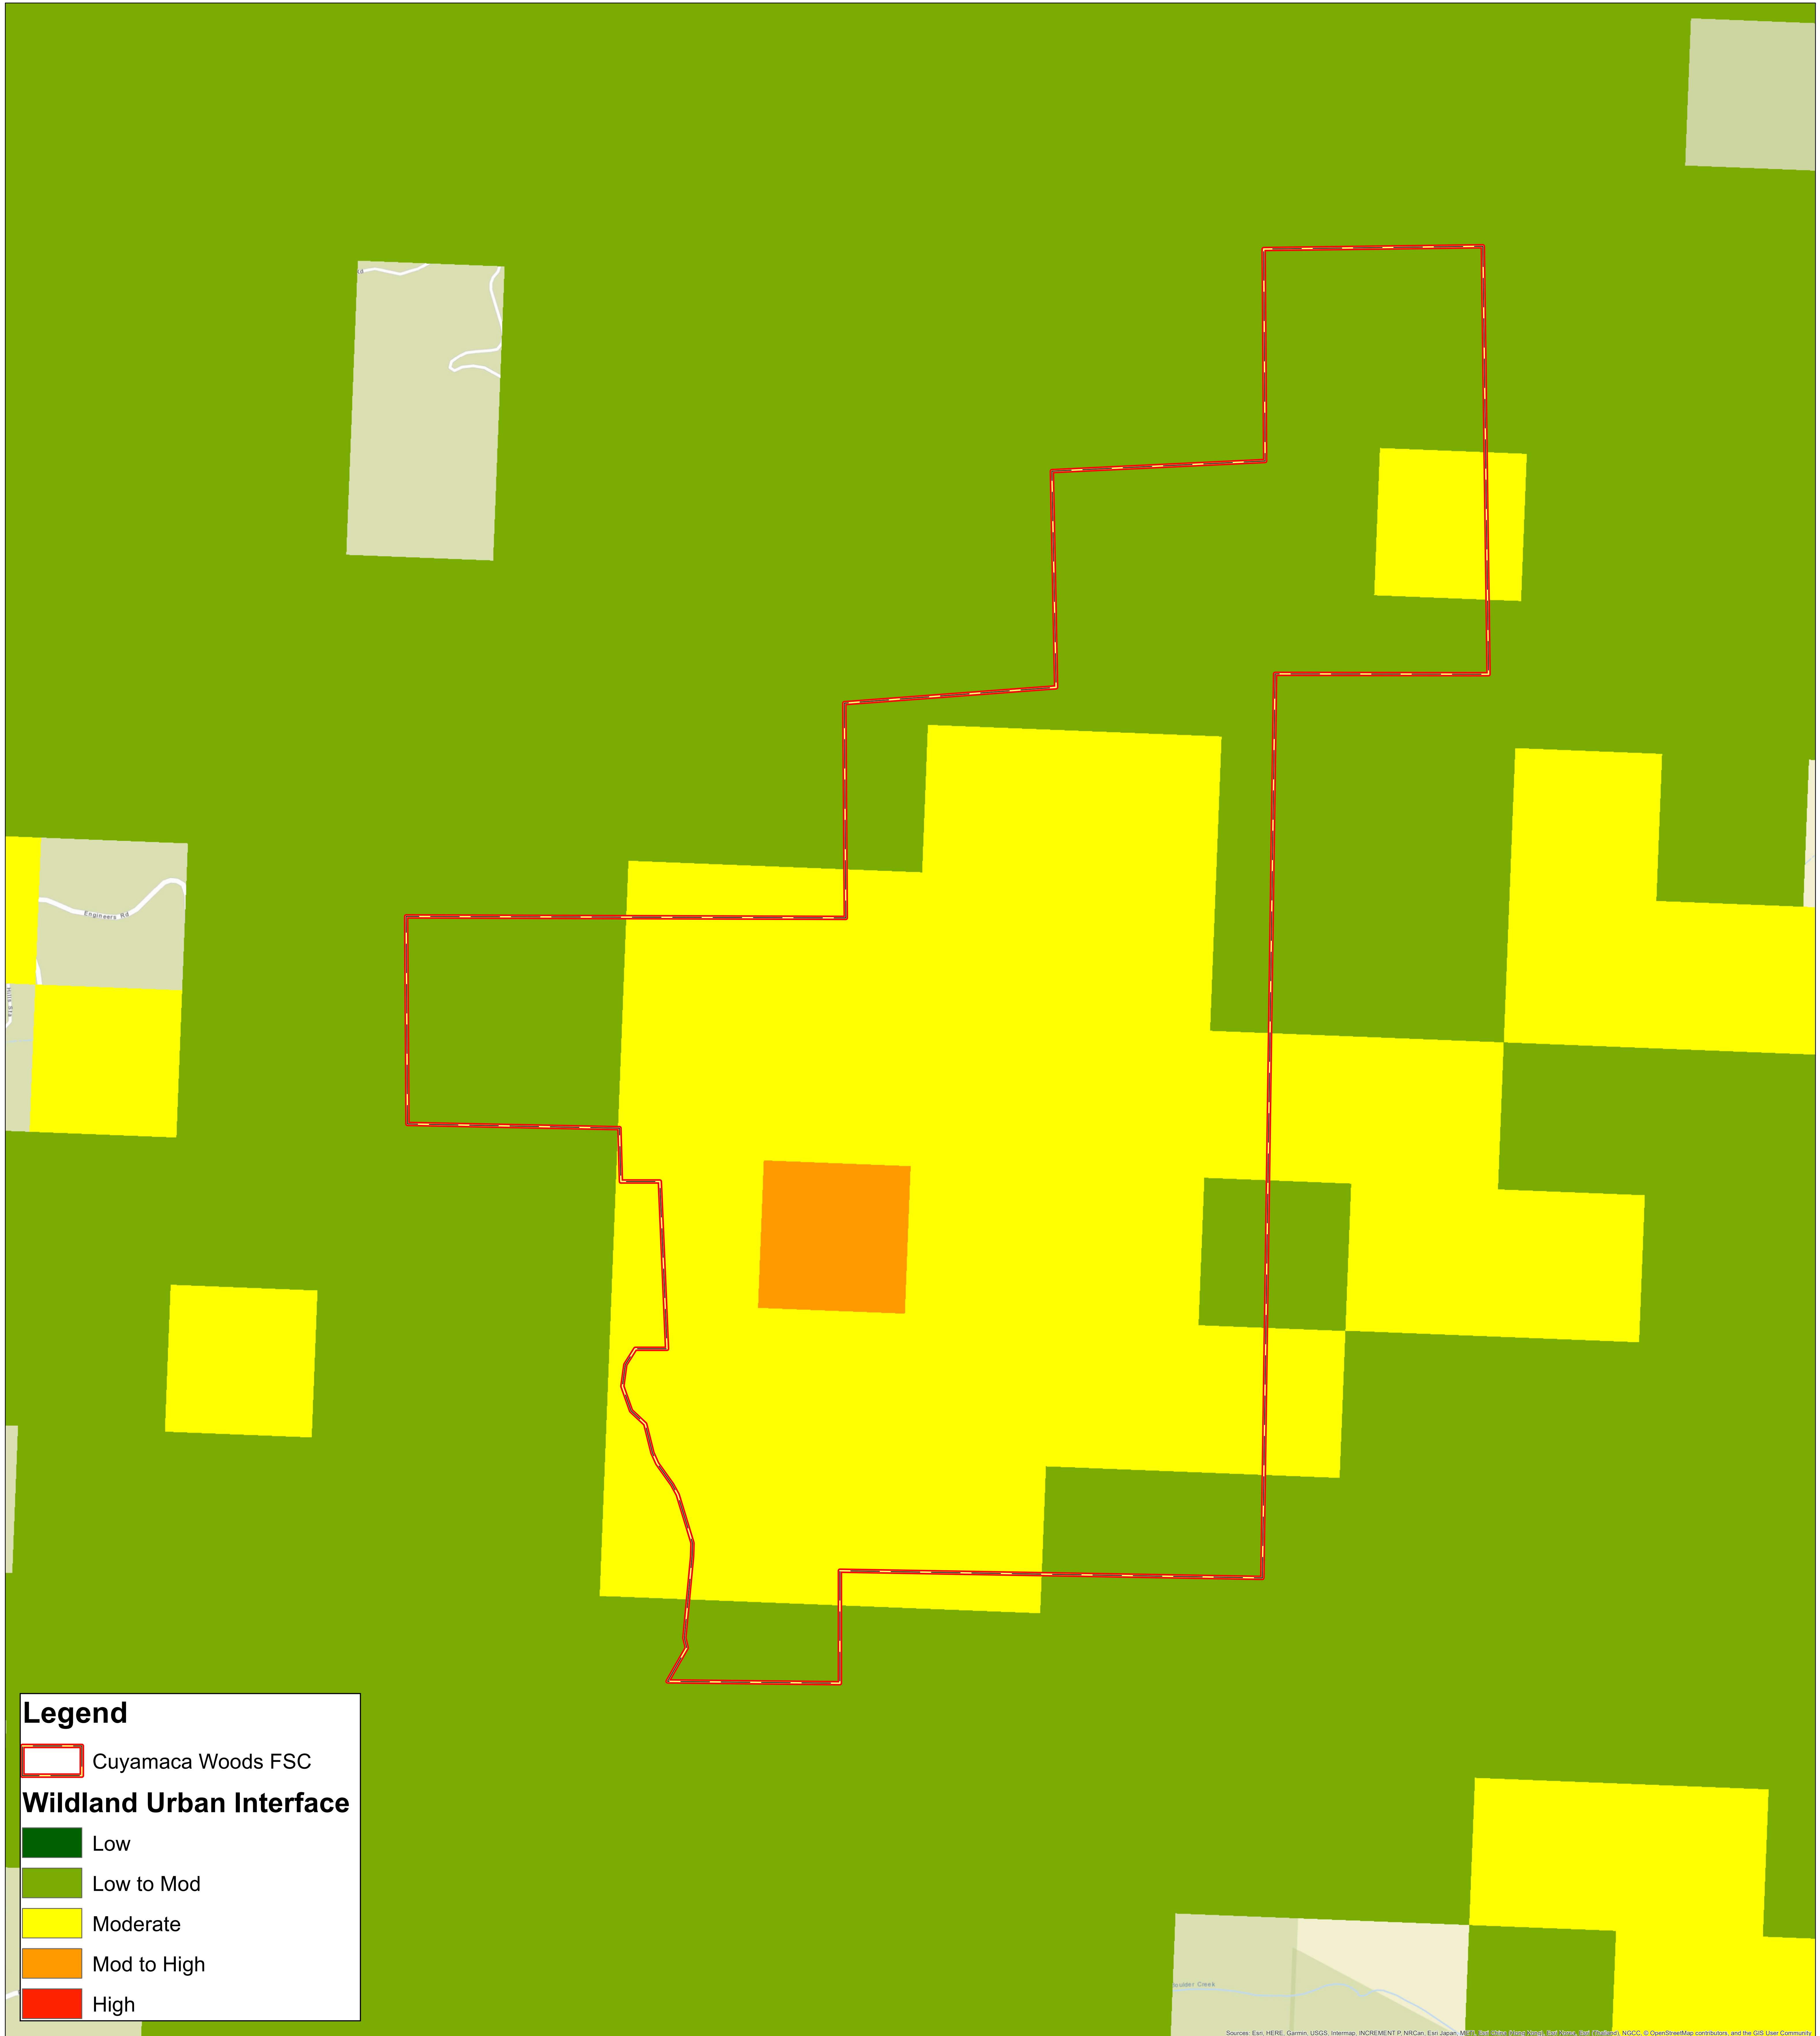

Cuyamaca Woods WUI

Legend

 Cuyamaca Woods FSC

Wildland Urban Interface

-  Low
-  Low to Mod
-  Moderate
-  Mod to High
-  High

0 0.25 0.5 1 Miles